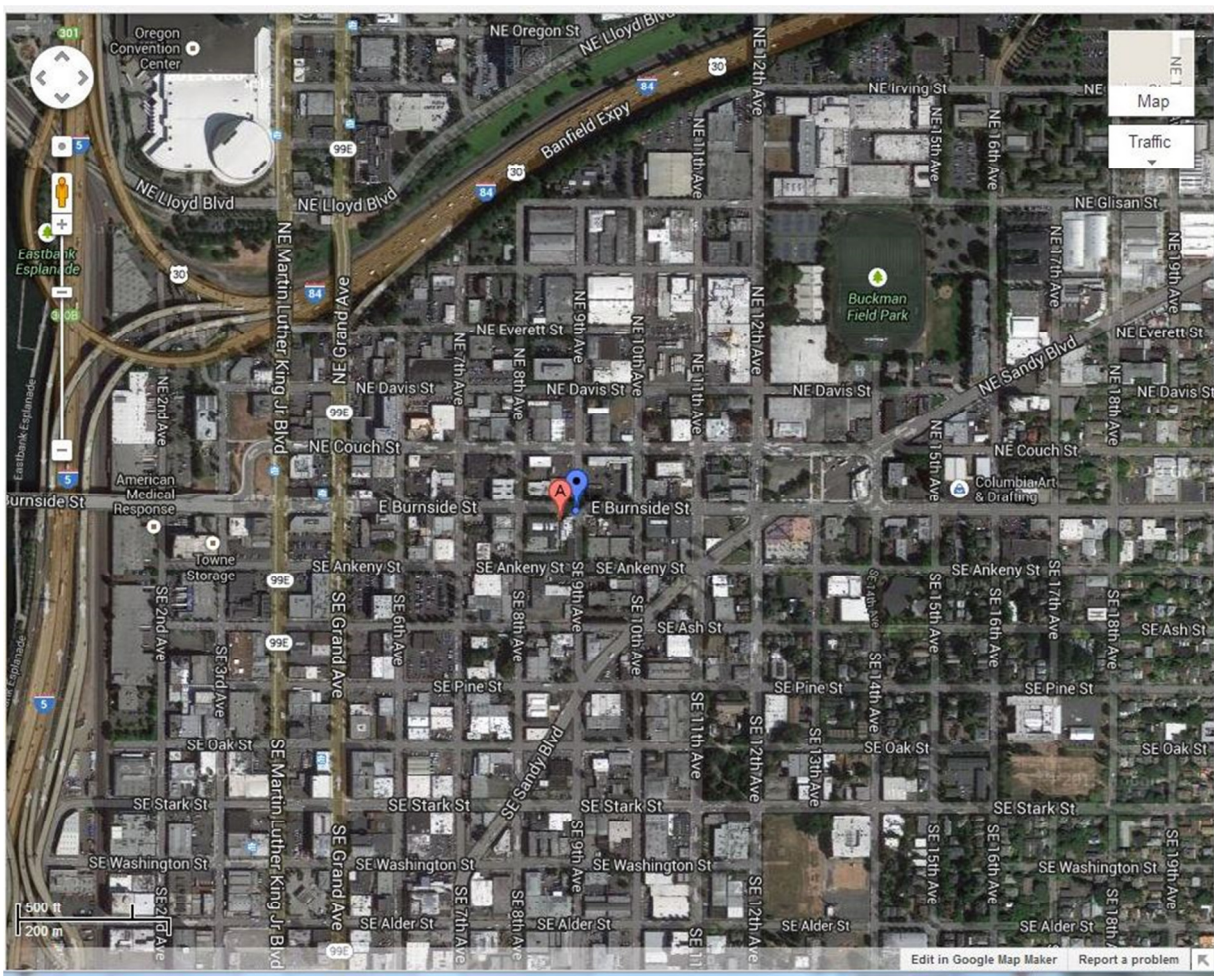

MAPS & DIRECTIONS: Gray Family Foundation Board & Family Retreat

Jupiter Hotel ("Think Tank" Room)

800 E. Burnside

Portland, Oregon 97214

From the North, (*Vancouver BC, Seattle, Tacoma, Olympia, Etc.*)

5 Fwy South into Portland, exit 300B towards Oregon City, make a left on Grand Ave, and a Right on Burnside, we are 2 blocks up on the right.

From the South, (*LA, San Francisco, Ashland, Etc.*)

15 Fwy North into Portland, exit 300 for US30/184 The Dalles, keep right at fork towards SE Yamhill St, merge onto Yamhill, turn left on Taylor St, turn left on Grand Ave, turn Right on Burnside, we are 2 blocks up on the right.

From the East, (*Spokane, Boise, Chicago, NYC, Etc.*)

84 Fwy West into Portland, exit #1 Lloyd Blvd, slight left on Lloyd Blvd, left on 12th Ave. Make a right onto Couch, Make a left onto 8th and another left onto Burnside.